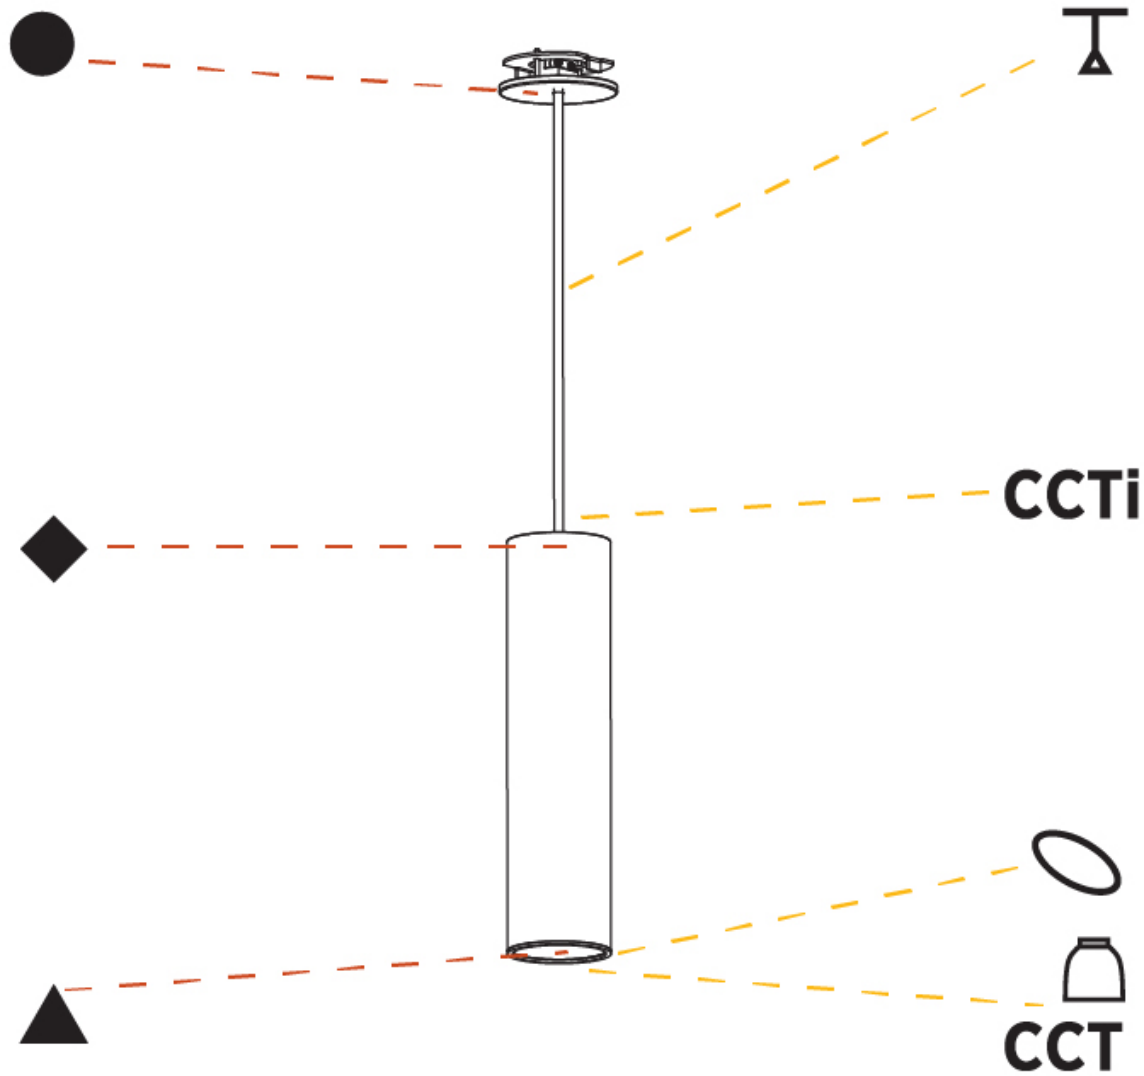

PROJECT	_____
TYPE	_____
SPECIFIER	_____
QUANTITY	_____
DATE	_____

HANGOVER MONOPOINT RECESSED CANOPY SUSPENSION

A300159-