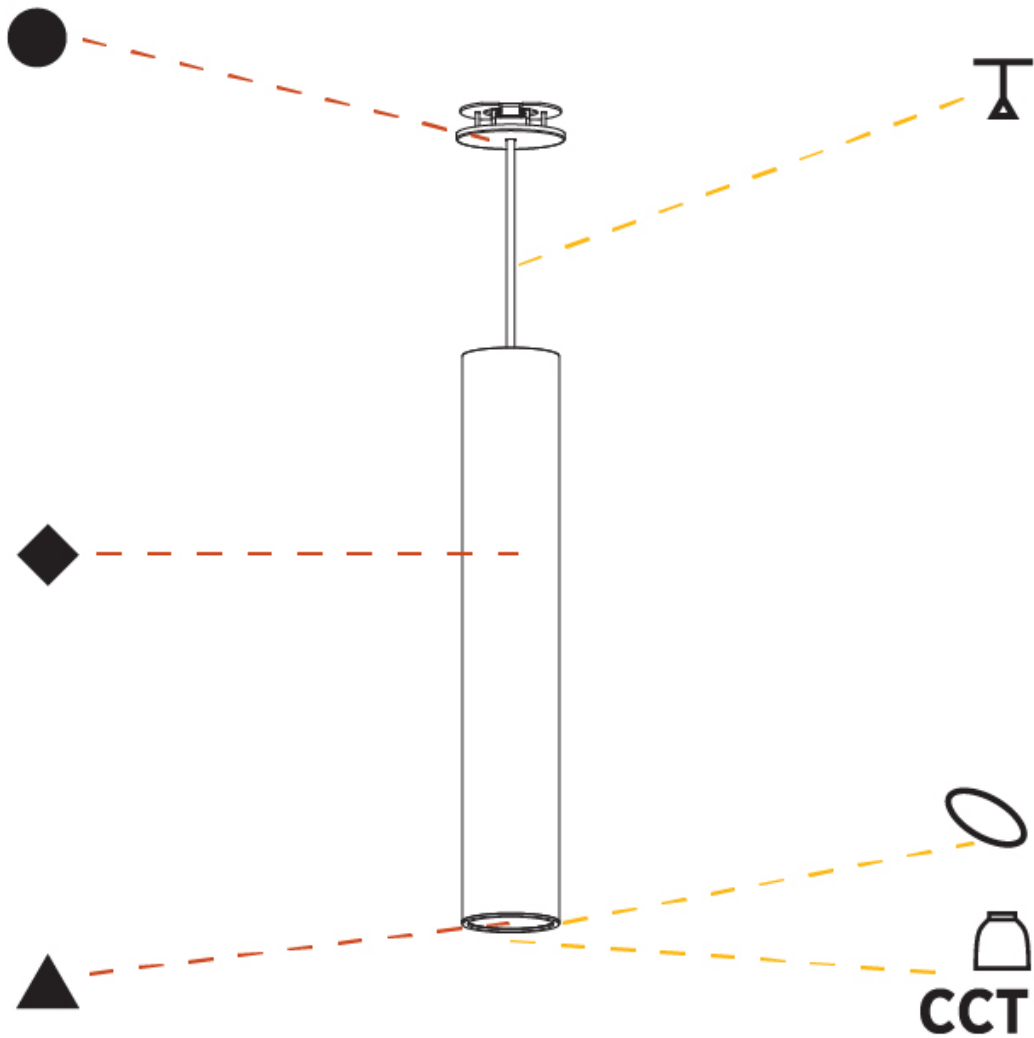

HANGOVER MONOPOINT RECESSED CANOPY SUSPENSION

A300162-

PROJECT	_____
TYPE	_____
SPECIFIER	_____
QUANTITY	_____
DATE	_____